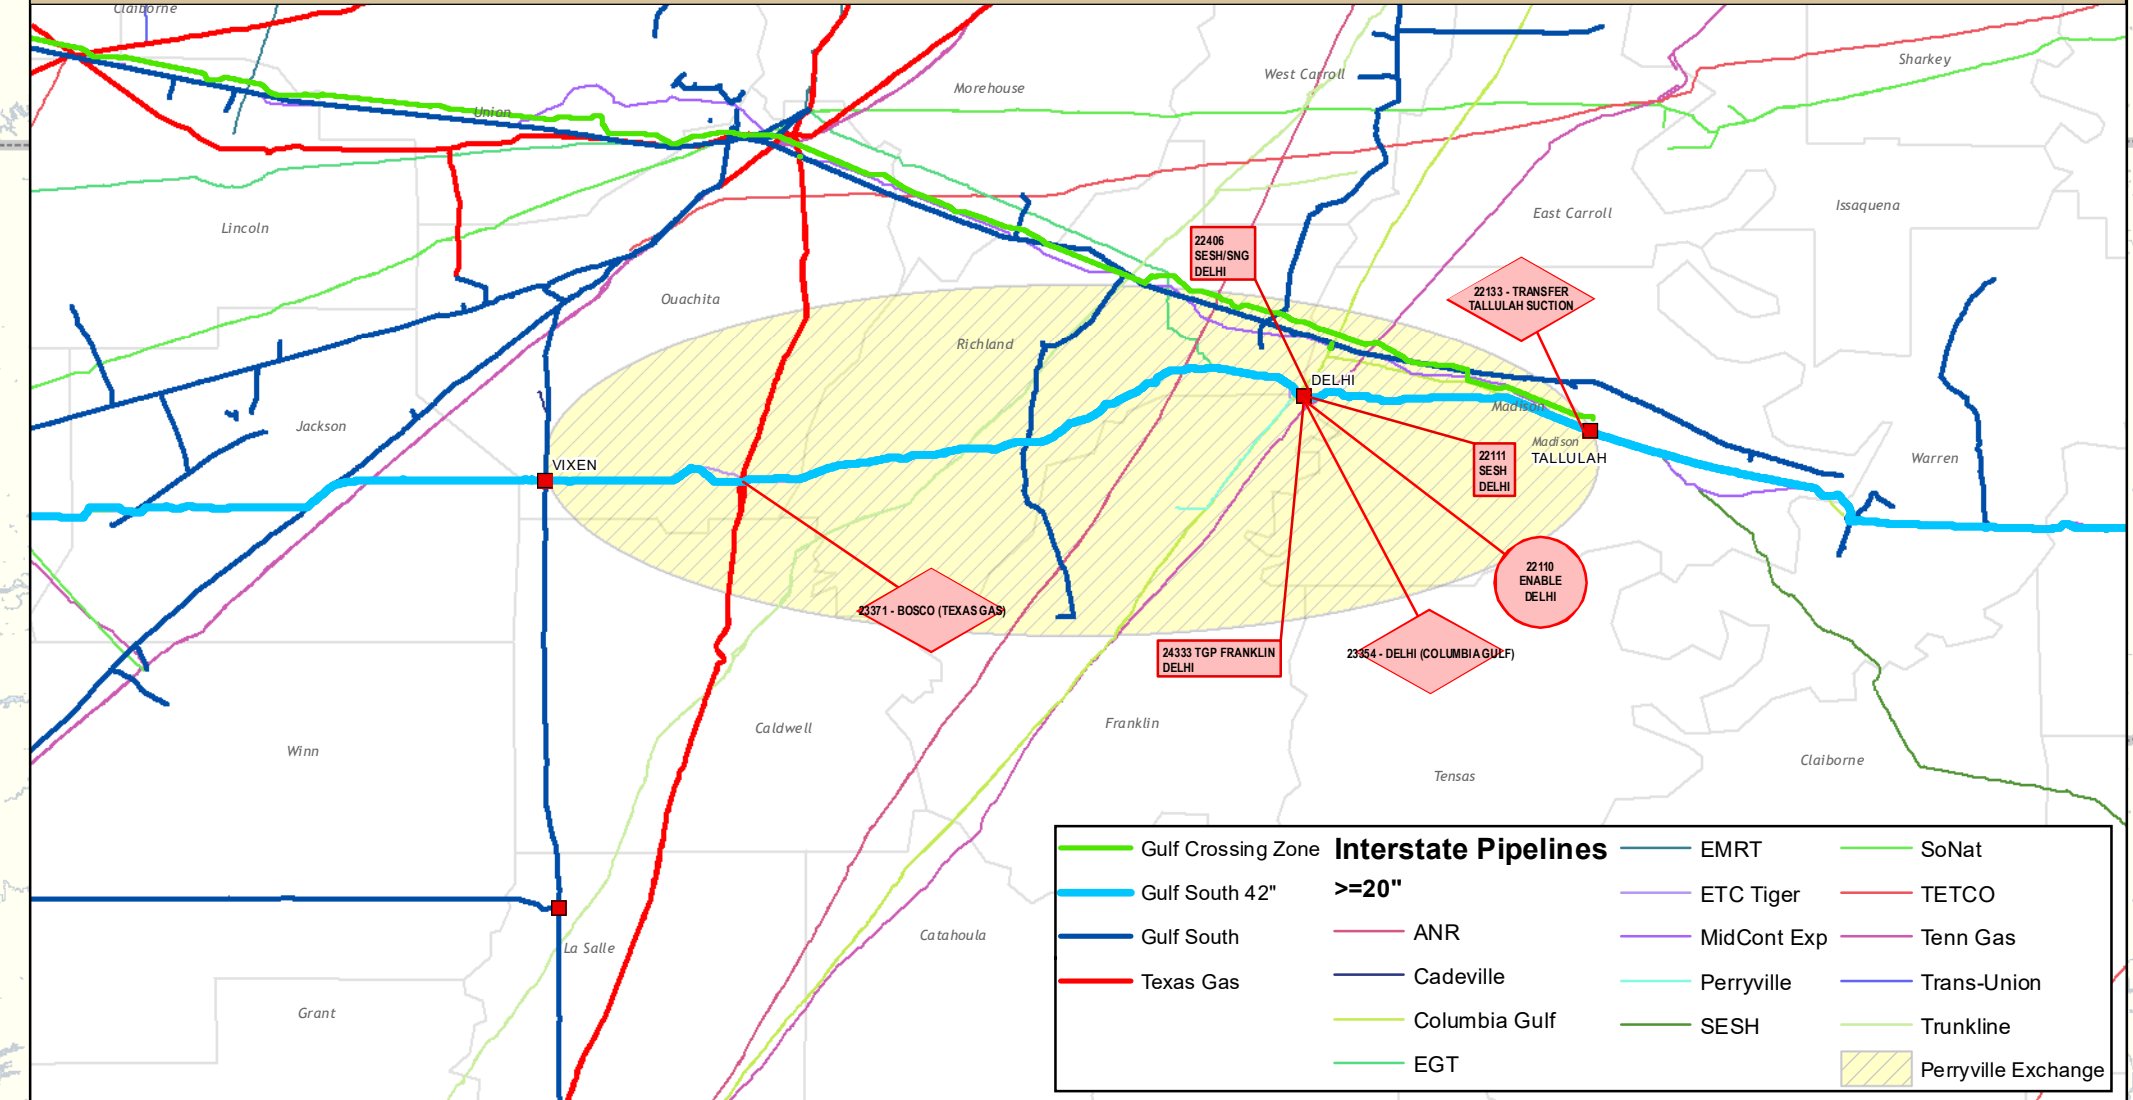

GULF SOUTH 42" - AREA 16-19

PERRYVILLE EXCHANGE

PETAL STORAGE / SOUTHEAST MARKET

AREA 26-27 - GULF CROSSING

AREA 24 - LAKE CHARLES

MISSISSIPPI RIVER CORRIDOR