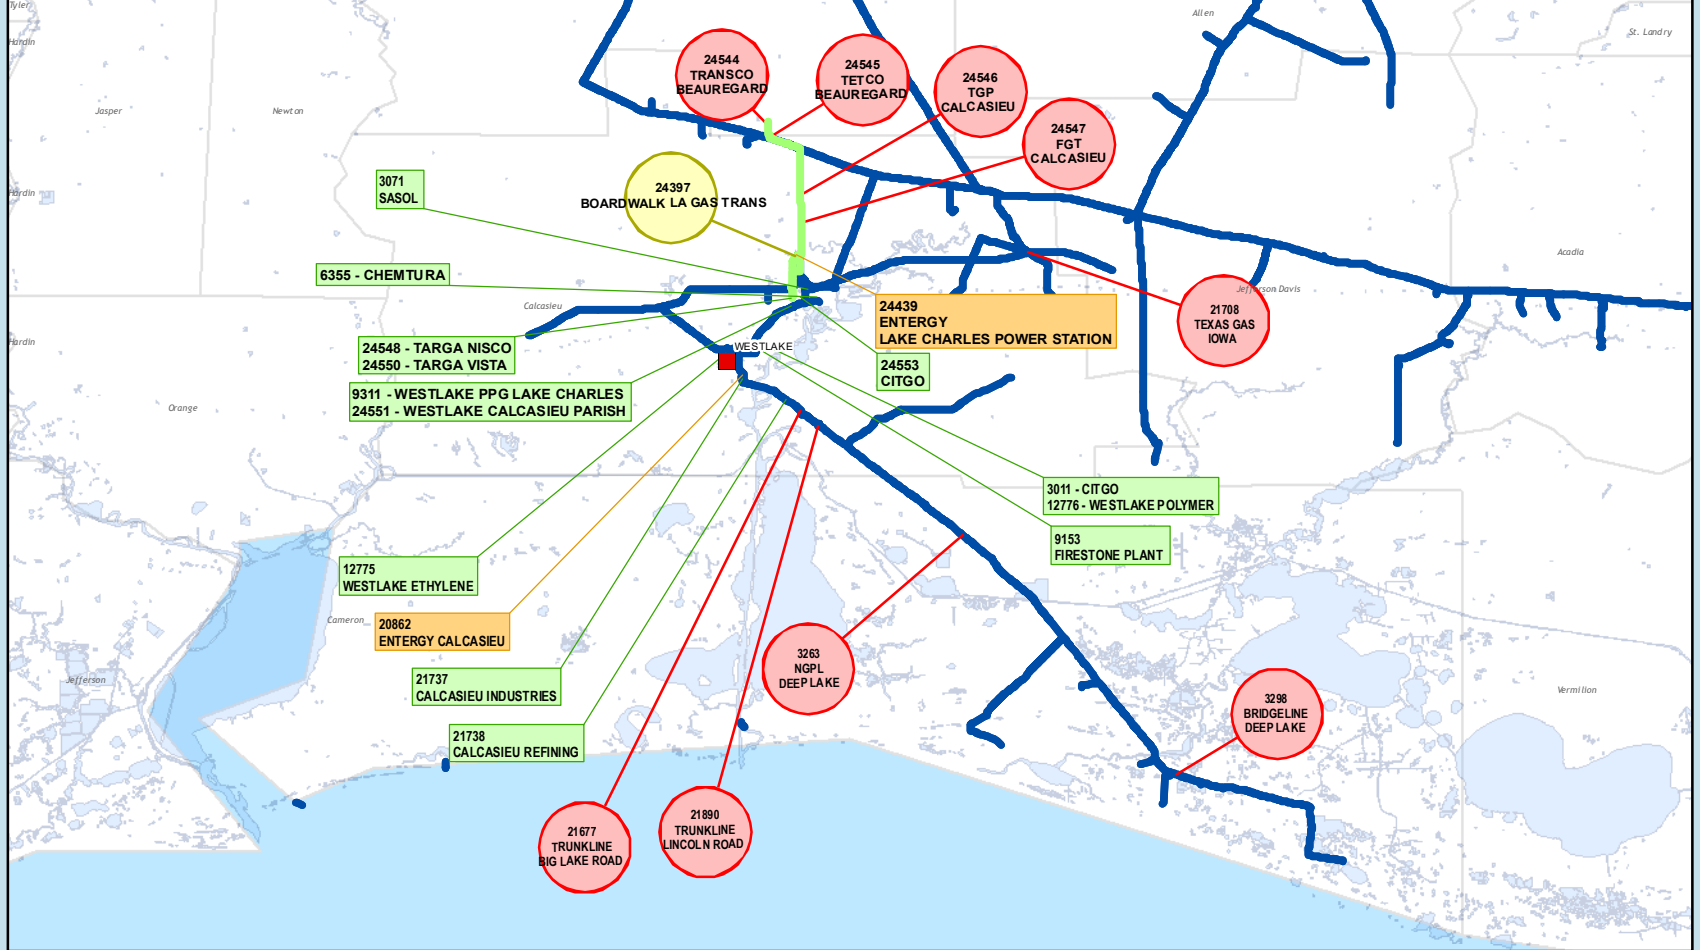

GULF SOUTH 42" - AREA 16-19

PERRYVILLE EXCHANGE

PETAL STORAGE / SOUTHEAST MARKET

AREA 26-27 - GULF CROSSING

AREA 24 - LAKE CHARLES

MISSISSIPPI RIVER CORRIDOR