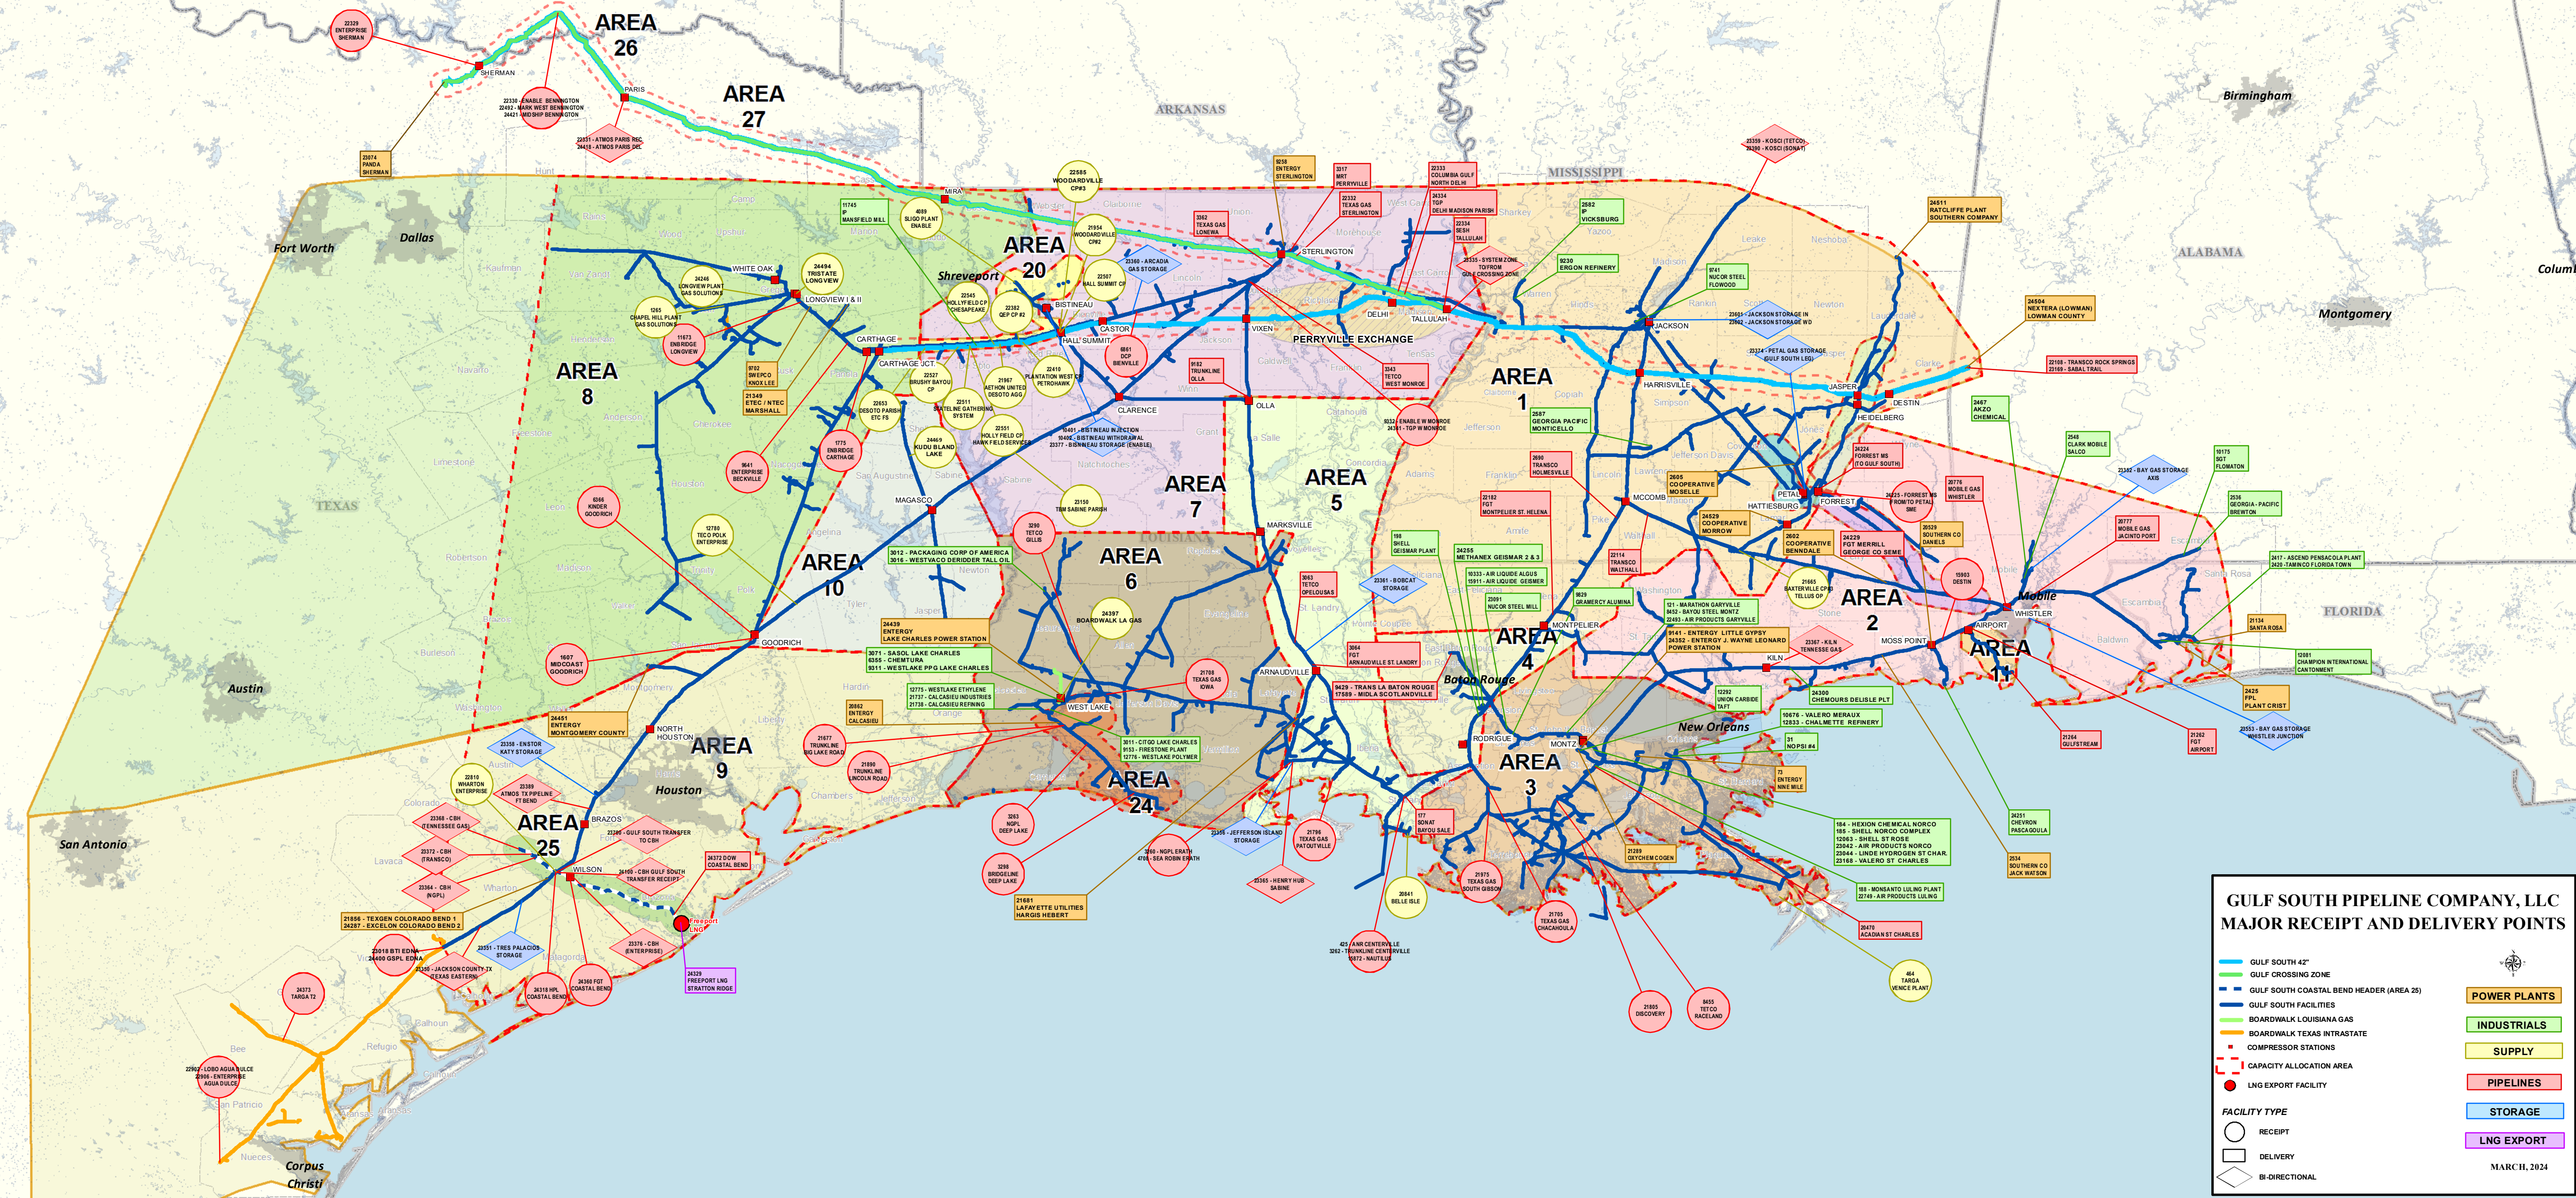

GULF SOUTH 42" - AREA 16-19

PERRYVILLE EXCHANGE

PETAL STORAGE / SOUTHEAST MARKET

AREA 26-27 - GULF CROSSING

AREA 24 - LAKE CHARLES

MISSISSIPPI RIVER CORRIDOR