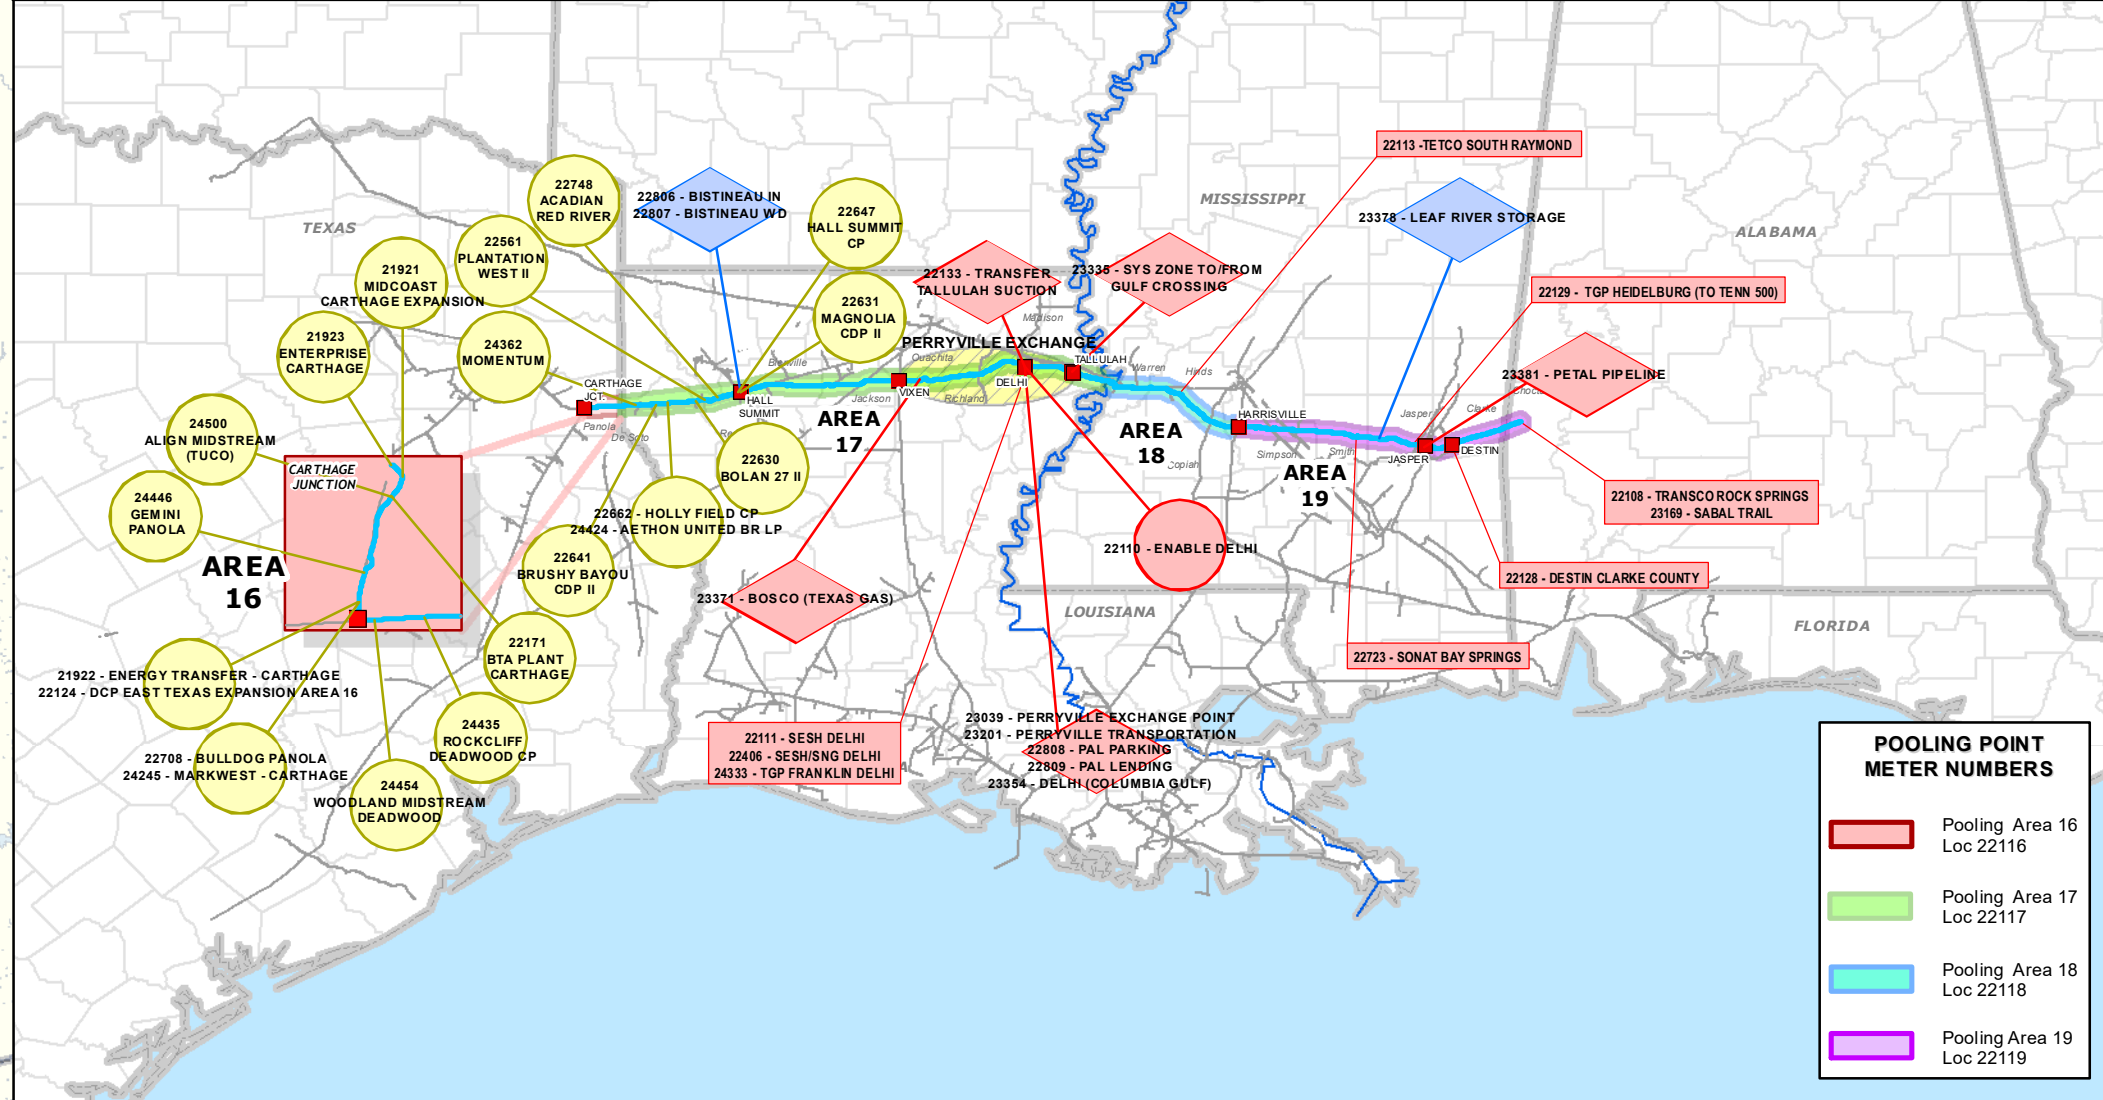

GULF SOUTH 42" - AREA 16-19

PERRYVILLE EXCHANGE

PETAL STORAGE / SOUTHEAST MARKET

AREA 26-27 - GULF CROSSING

AREA 24 - LAKE CHARLES

MISSISSIPPI RIVER CORRIDOR