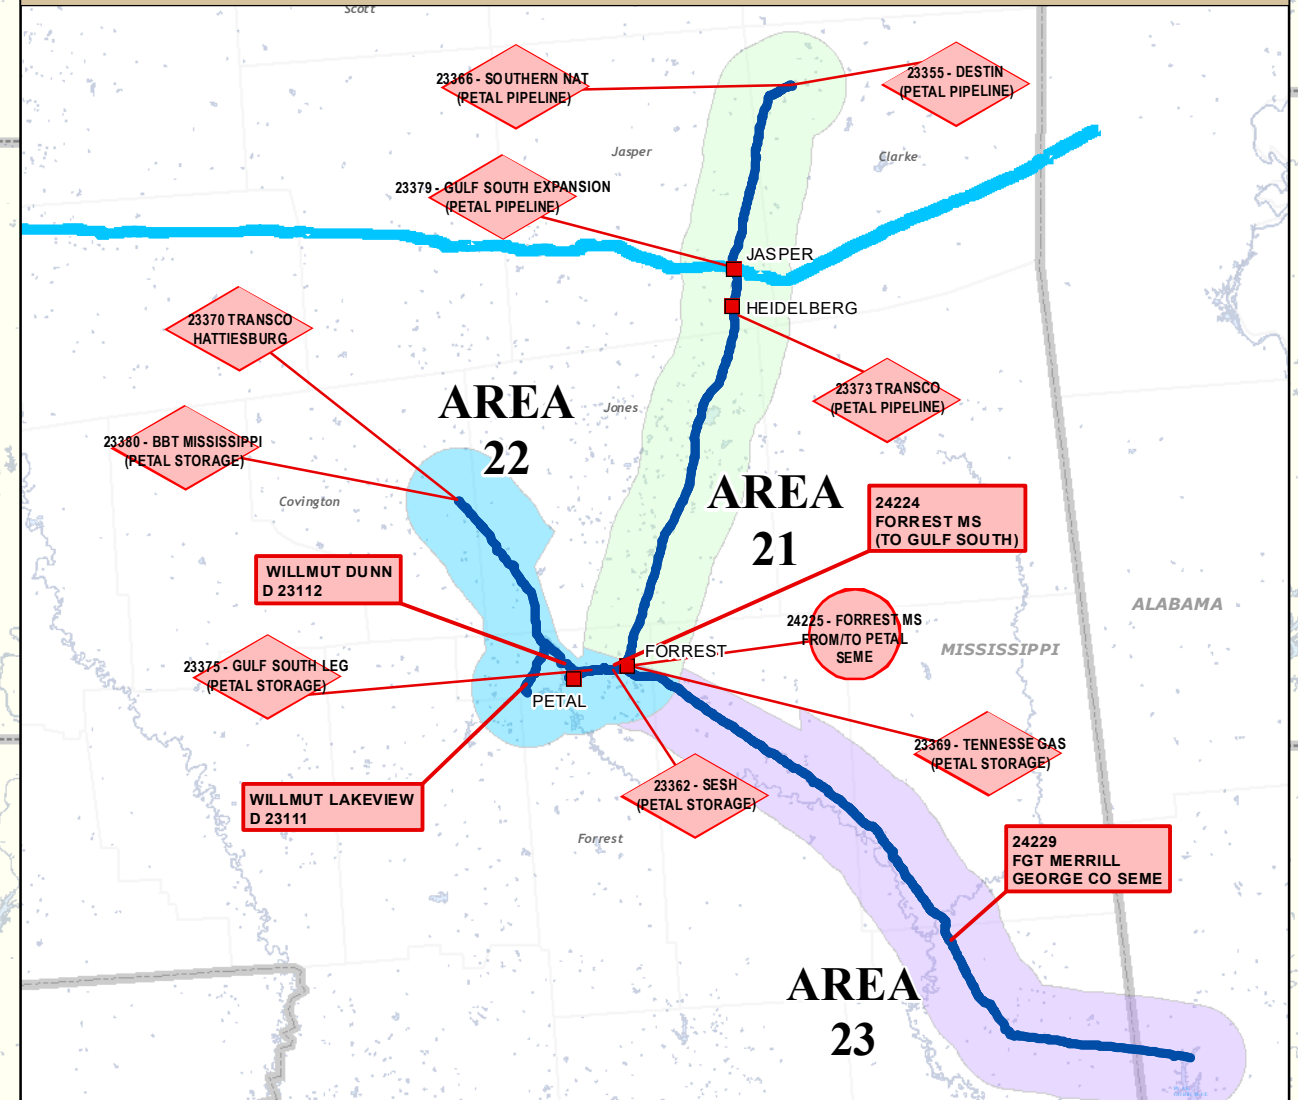

GULF SOUTH 42" - AREA 16-19

PERRYVILLE EXCHANGE

PETAL STORAGE / SOUTHEAST MARKET

AREA 26-27 - GULF CROSSING

AREA 24 - LAKE CHARLES

MISSISSIPPI RIVER CORRIDOR