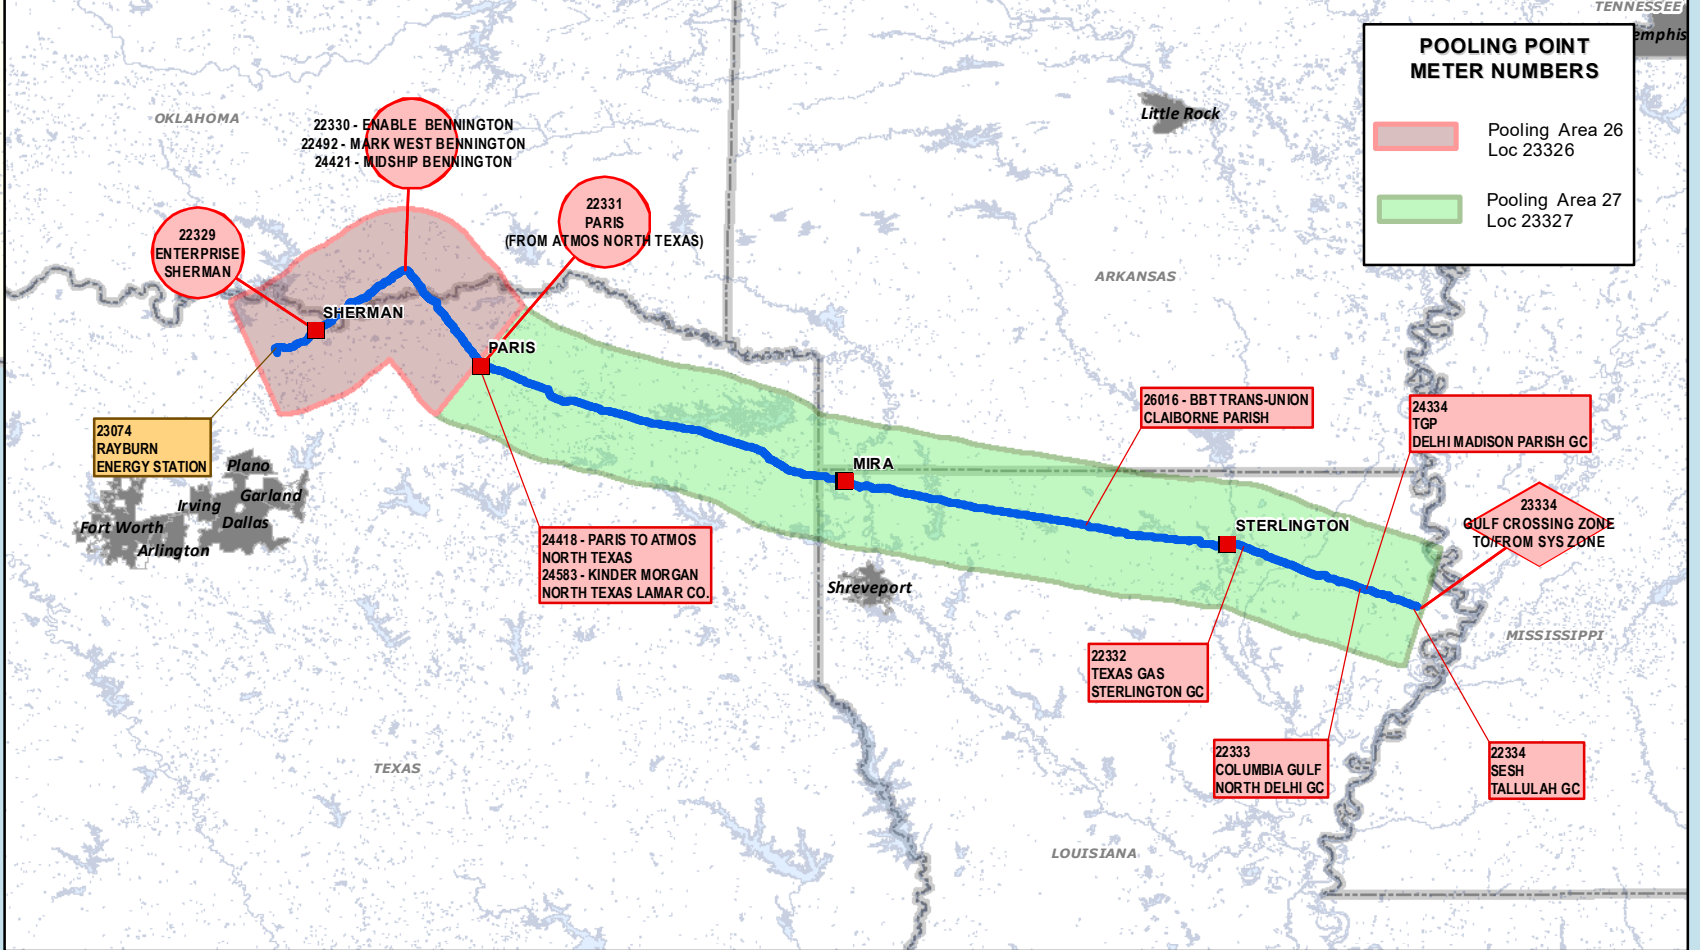

GULF SOUTH 42" - AREA 16-19

PERRYVILLE EXCHANGE

PETAL STORAGE / SOUTHEAST MARKET

AREA 26-27 - GULF CROSSING

AREA 24 - LAKE CHARLES

MISSISSIPPI RIVER CORRIDOR